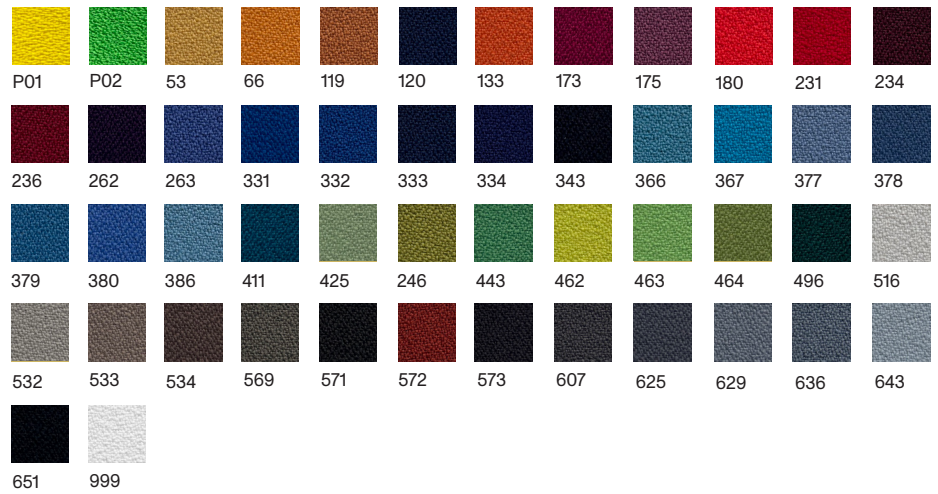

- Divina 3 wool Kvadrat

Malitte Outdoor:

polyurethane foam for outdoor use; upholstery in water-oil repellent and resistant to UVA rays MARIAFLORA fabrics

Roberto Matta

Malitte

Pugi RG
Mirage

Composition:
100% polyester

Available colours:

Kvadrat
Divina 3

Composition:
100% new wool

Available colours:

* Please note that colours displayed digitally may vary slightly from the actual product.

Roberto Matta

Malitte Outdoor

MARIAFLORA
Quercia

Available colours:

* Please note that colours displayed digitally may vary slightly from the actual product.