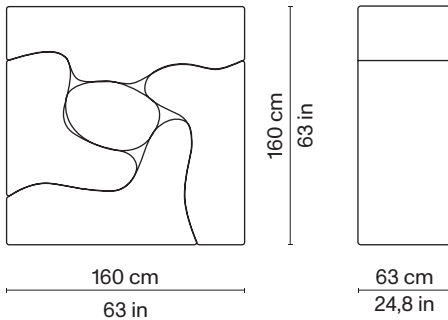

Roberto Matta

Malitte

Dimensions:

W160 | D63 | H160 cm

W63 | D24,8 | H63 in

Materials:

polyurethane foam; upholstery in:

- slightly elastic fabric Pugi RG

- Divina 3 wool Kvadrat

Malitte Outdoor:

polyurethane foam for outdoor use; upholstery in water-oil repellent and resistant to UVA rays MARIAFLORA fabrics