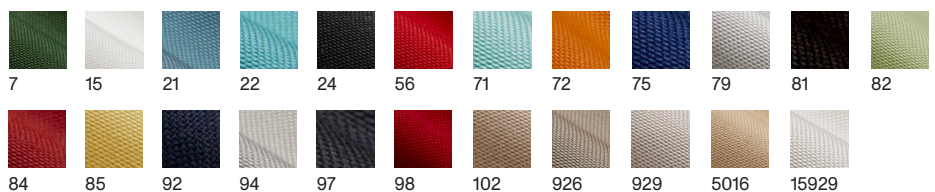

Available colours:

Kvadrat
Divina 3

Composition:
100% new wool

Available colours:

* Please note that colours displayed digitally may vary slightly from the actual product.

Roberto Matta

Malitte Outdoor

MARIAFLORA
Quercia

Composition: 100% solution dyed acrylic fiber In-outdoor. Water-oil repellent, resistant to UVA rays mould and stain resistant. Made in Italy

Available colours:

MARIAFLORA
Ginostra

Composition:
100% solution dyed acrylic fiber In-outdoor. Water-oil repellent, resistant to UVA rays mould and stain resistant. Made in Italy

Available colours:

* Please note that colours displayed digitally may vary slightly from the actual product.