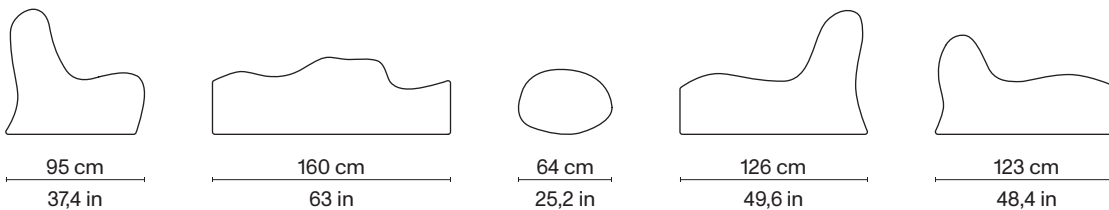

Roberto Matta

Malitte

Dimensions:

W160 | D63 | H160 cm

W63 | D24,8 | H63 in

Materials:

polyurethane foam; upholstery in:

- slightly elastic fabric Pugi RG

- Divina 3 wool Kvadrat

Malitte Outdoor:

polyurethane foam for outdoor use; upholstery in water-oil repellent and resistant to UVA rays MARIAFLORA fabrics