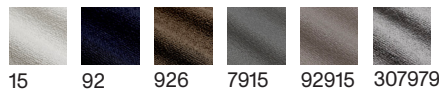

Available colours:

Kvadrat
Divina 3

Composition:
100% new wool

Available colours:

* Please note that colours displayed digitally may vary slightly from the actual product.

Roberto Matta

Malitte Outdoor

MARIAFLORA
Quercia

Composition: 100% solution dyed acrylic fiber In-outdoor. Water-oil repellent, resistant to UVA rays mould and stain resistant. Made in Italy

Available colours:

MARIAFLORA
Ginostra

Composition:
100% solution dyed acrylic fiber In-outdoor. Water-oil repellent, resistant to UVA rays mould and stain resistant. Made in Italy

Available colours:

* Please note that colours displayed digitally may vary slightly from the actual product.