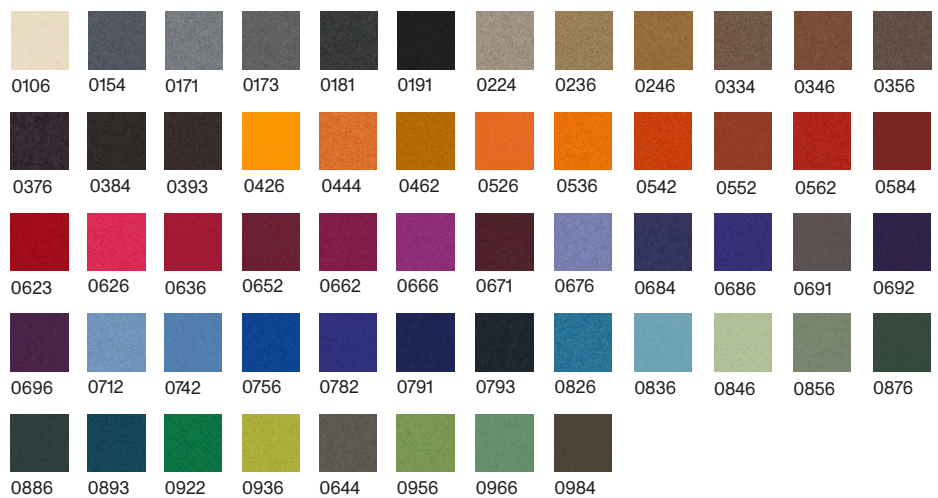

- Divina 3 wool Kvadrat

Malitte Outdoor:

polyurethane foam for outdoor use; upholstery in water-oil repellent and resistant to UVA rays MARIAFLORA fabrics

Roberto Matta

Malitte

Pugi RG
Mirage

Composition:
100% polyester

Available colours:

Kvadrat
Divina 3

Composition:
100% new wool

Available colours:

* Please note that colours displayed digitally may vary slightly from the actual product.

Roberto Matta

Malitte Outdoor

MARIAFLORA
Quercia

Available colours:

* Please note that colours displayed digitally may vary slightly from the actual product.