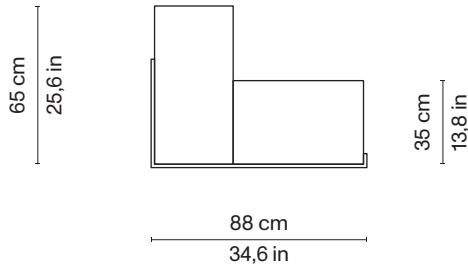

# Marcel sofa L

Dimensions:  
W150 | D88 | H65 cm  
W59 | D34,6 | H25,6 in

Materials:  
shaped polyurethane, polished aluminum brackets, removable wool fabric manufactured by Kvadrat or chenille velvet fabric