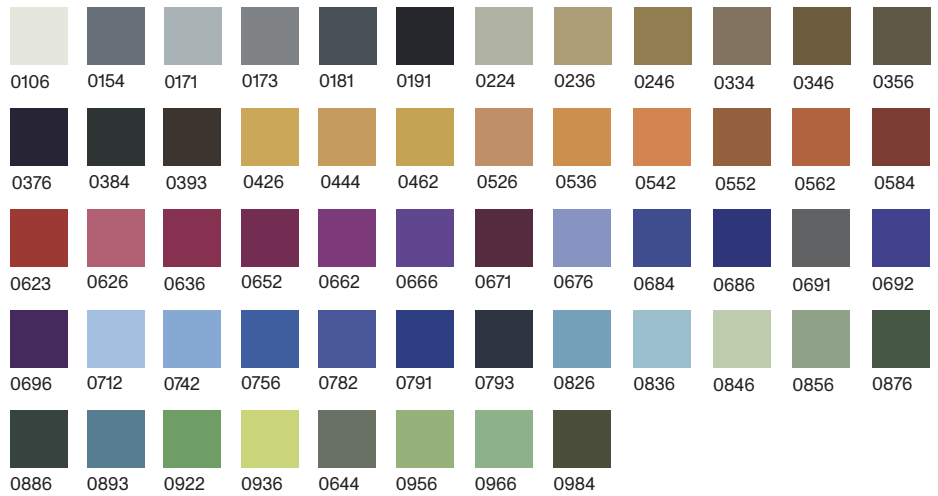

# Marcel sofa L

Kvadrat  
Divina 3

Composition:  
100% new wool

Available colours:

Chenille velvet

Composition:  
100% viscose

Available colours:  
blue, green, black, white