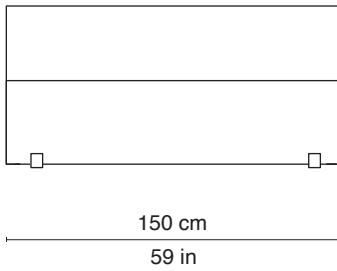

# Marcel sofa L

Dimensions:  
W150 | D88 | H65 cm  
W59 | D34,6 | H25,6 in

Materials:  
shaped polyurethane, polished aluminum brackets, removable wool fabric manufactured by Kvadrat or chenille velvet fabric