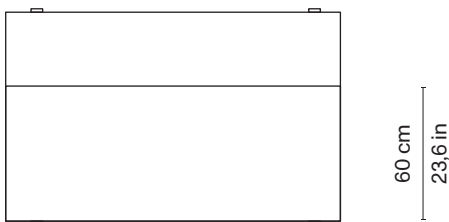

# Marcel sofa L

Dimensions:  
W150 | D88 | H65 cm  
W59 | D34,6 | H25,6 in

Materials:  
shaped polyurethane, polished aluminum brackets, removable wool fabric manufactured by Kvadrat or chenille velvet fabric