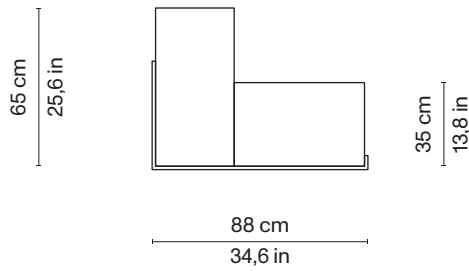

# Marcel sofa L

Dimensions:  
W150 | D88 | H65 cm  
W59 | D34,6 | H25,6 in

Materials:  
shaped polyurethane, polished aluminum brackets, removable wool fabric manufactured by Kvadrat or chenille velvet fabric