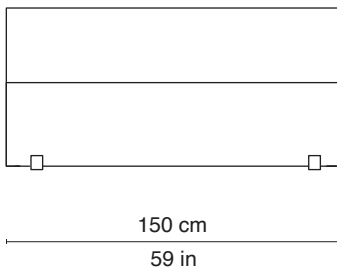

# Marcel sofa L

Dimensions:  
W150 | D88 | H65 cm  
W59 | D34,6 | H25,6 in

Materials:  
shaped polyurethane, polished aluminum brackets, removable wool fabric manufactured by Kvadrat or chenille velvet fabric