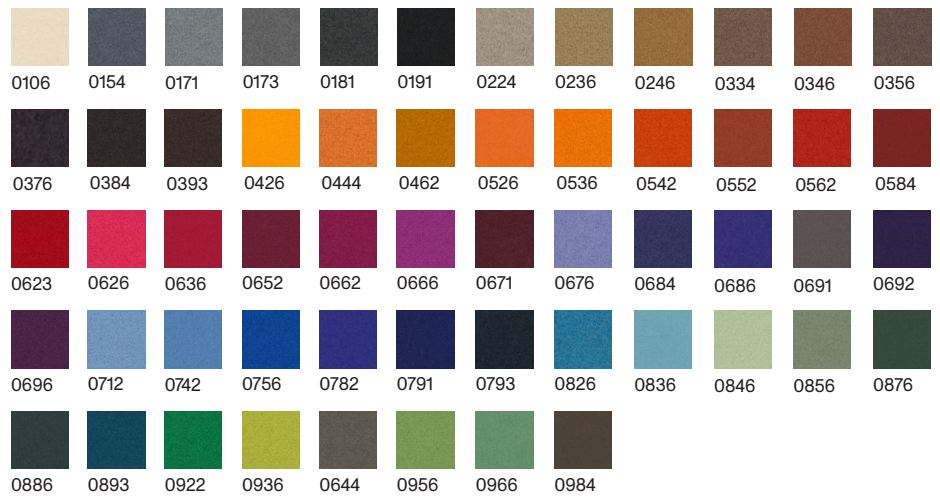

# Marcel sofa L

Kvadrat  
Divina 3

Composition:  
100% new wool

Available colours:

Chenille velvet

Composition:  
100% viscose

Available colours:  
blue, green, black, white