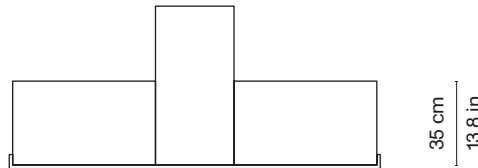

# Marcel double sofa LL

Dimensions:

W150 | D149 | H65 cm

W 59 | D 58,7 | H 25,6 in

Materials:

shaped polyurethane, polished aluminum brackets, removable wool fabric manufactured by Kvadrat or chenille velvet fabric

150 cm  
59 in

35 cm  
13,8 in

149 cm  
58,7 in

61 cm  
24 in

Kazuhide Takahama