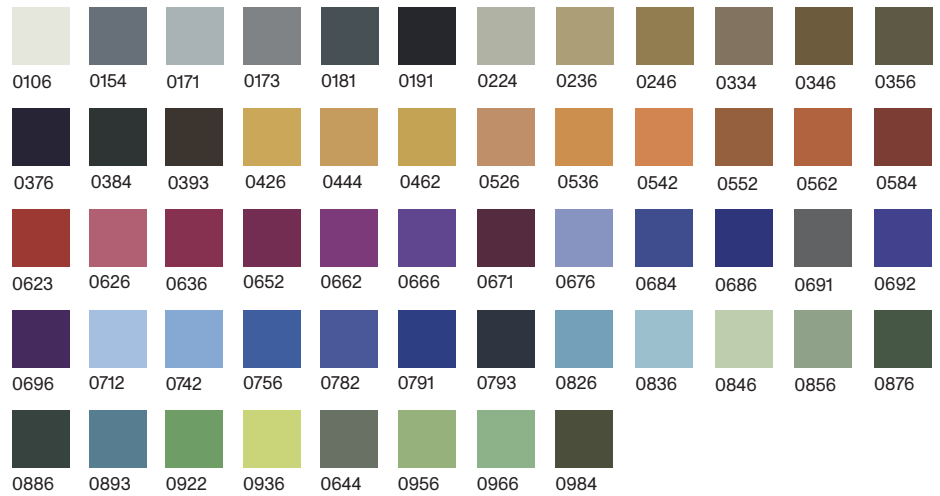

# Marcel double sofa LL

Kvadrat  
Divina 3

Composition:  
100% new wool

Available colours:

Chenille velvet

Composition:  
100% viscose

Available colours:  
blue, green, black, white