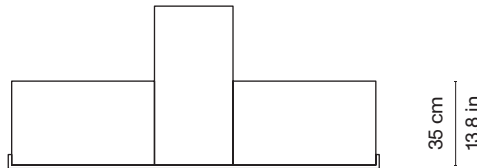

# Marcel double sofa LL

Dimensions:

W150 | D149 | H65 cm

W 59 | D 58,7 | H 25,6 in

Materials:

shaped polyurethane, polished aluminum brackets, removable wool fabric manufactured by Kvadrat or chenille velvet fabric

150 cm  
59 in

149 cm  
58,7 in

35 cm  
13,8 in

61 cm  
24 in

Kazuhide Takahama