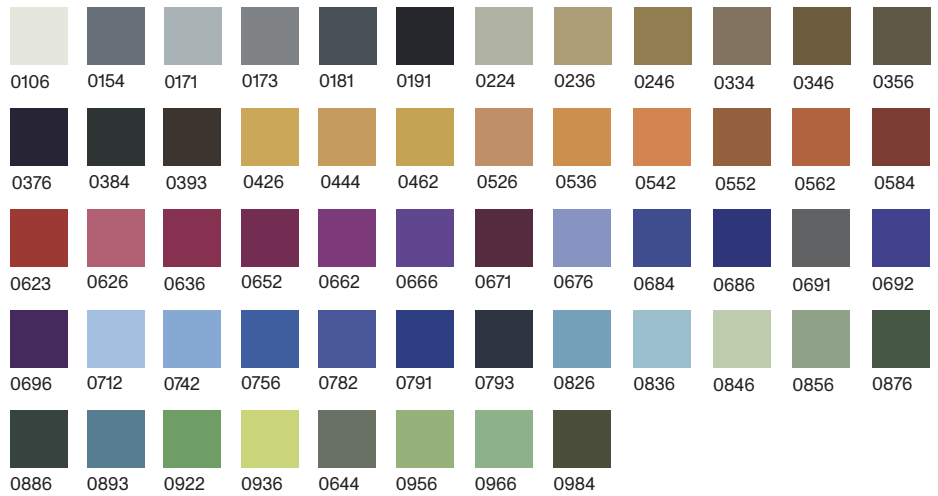

Kazuhide Takahama

Marcel double sofa DD

Dimensions:

W 248 | D 149 | H 65 cm

W 97,6 | D 58,7 | H 25,6 in

Materials:

shaped polyurethane, polished aluminum brackets, removable wool fabric manufactured by Kvadrat or chenille velvet fabric

Kazuhide Takahama

Marcel double sofa DD

Kvadrat
Divina 3

Composition:
100% new wool

Available colours:

Chenille velvet

Composition:
100% viscose

Available colours:
blue, green, black, white