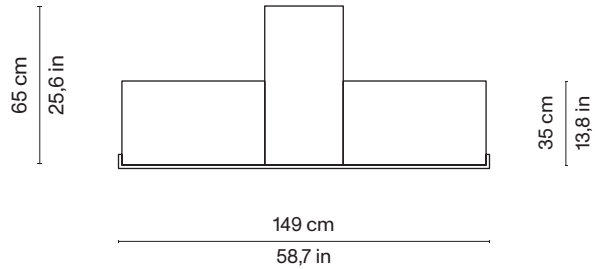

Kazuhide Takahama

Marcel double sofa DD

Dimensions:

W 248 | D 149 | H 65 cm

W 97,6 | D 58,7 | H 25,6 in

Materials:

shaped polyurethane, polished aluminum brackets, removable wool fabric manufactured by Kvadrat or chenille velvet fabric