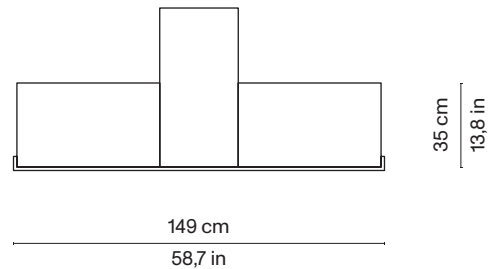

Kazuhide Takahama

Marcel double sofa DD

Dimensions:

W 248 | D 149 | H 65 cm

W 97,6 | D 58,7 | H 25,6 in

Materials:

shaped polyurethane, polished aluminum brackets, removable wool fabric manufactured by Kvadrat or chenille velvet fabric