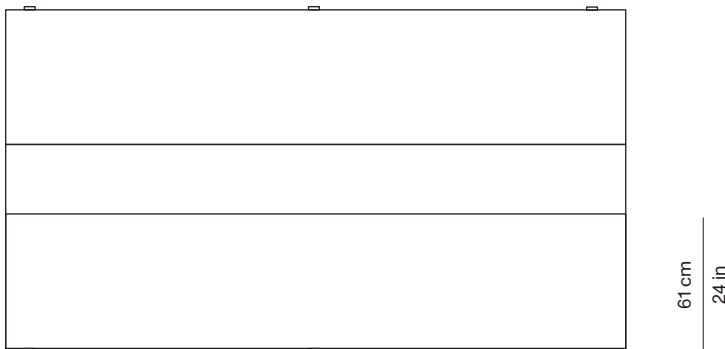

Kazuhide Takahama

Marcel double sofa DD

Dimensions:

W 248 | D 149 | H 65 cm

W 97,6 | D 58,7 | H 25,6 in

Materials:

shaped polyurethane, polished aluminum brackets, removable wool fabric manufactured by Kvadrat or chenille velvet fabric

Kazuhide Takahama

Marcel double sofa DD

Kvadrat
Divina 3

Composition:
100% new wool

Available colours:

Chenille velvet

Composition:
100% viscose

Available colours:
blue, green, black, white