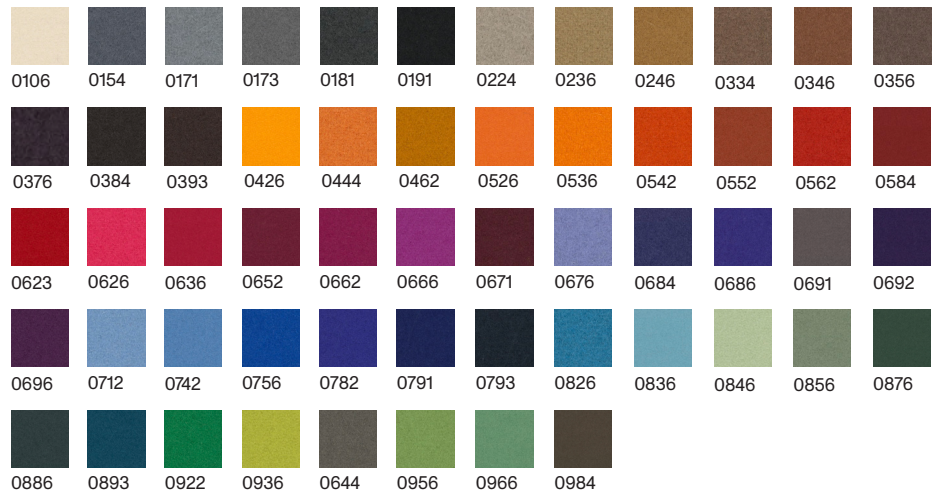

Kazuhide Takahama

Marcel double sofa DD

Dimensions:

W 248 | D 149 | H 65 cm

W 97,6 | D 58,7 | H 25,6 in

Materials:

shaped polyurethane, polished aluminum brackets, removable wool fabric manufactured by Kvadrat or chenille velvet fabric

Kazuhide Takahama

Marcel double sofa DD

Kvadrat
Divina 3

Composition:
100% new wool

Available colours:

Chenille velvet

Composition:
100% viscose

Available colours:
blue, green, black, white