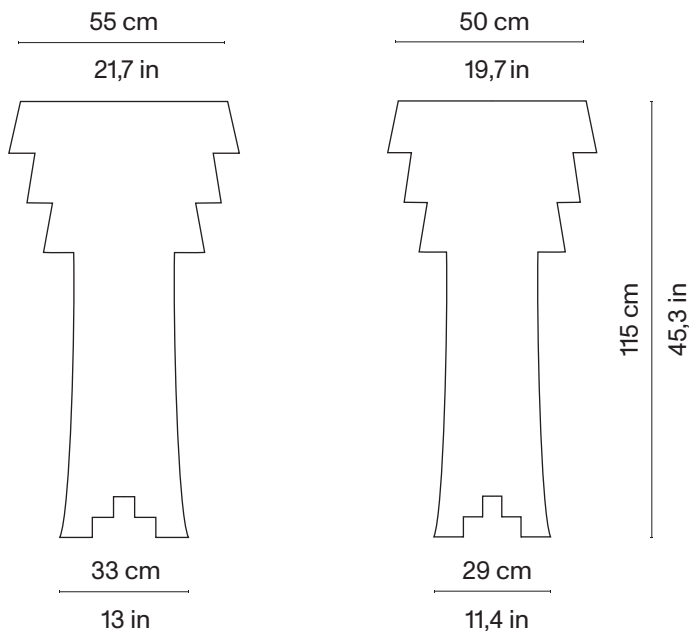

Kazuhide Takahama

Naeko ceiling lamp

Special Edition by Kiko Kostadinov

Dimensions:

W 55 | D 50 | H 115 cm
W 21,7 | D 19,7 | H 45,3 in

Materials:

lacquered metal structure, metal clips with brass finishing, nacre buttons, satin curtains, 1 bulb E14 led