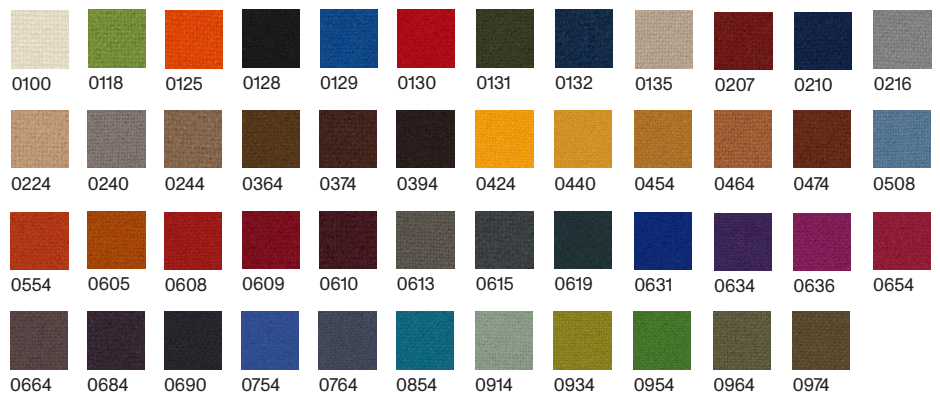

Augusto Betti

Prisma sofa

Dimensions:

W 220 | D 100 | H 80 cm

W 86,6 | D 39,4 | H 31,5 in

Materials:

chrome-plated steel tubular, wood, polyurethane foam, upholstery in wool-blend Kvadrat or cotton corduroy.

Augusto Betti

Prisma sofa

Kvadrat
Gentle 2

Composition:
60% new wool, 20% polyester, 20% nylon

Available colours:

Kvadrat
Tonus 4

Composition:
90% new wool, 10% Helanca

Available colours:

Designers Guild
Corda

Composition:
100% cotton corduroy

Available colours:

* Please note that colours displayed digitally may vary slightly from the actual product.