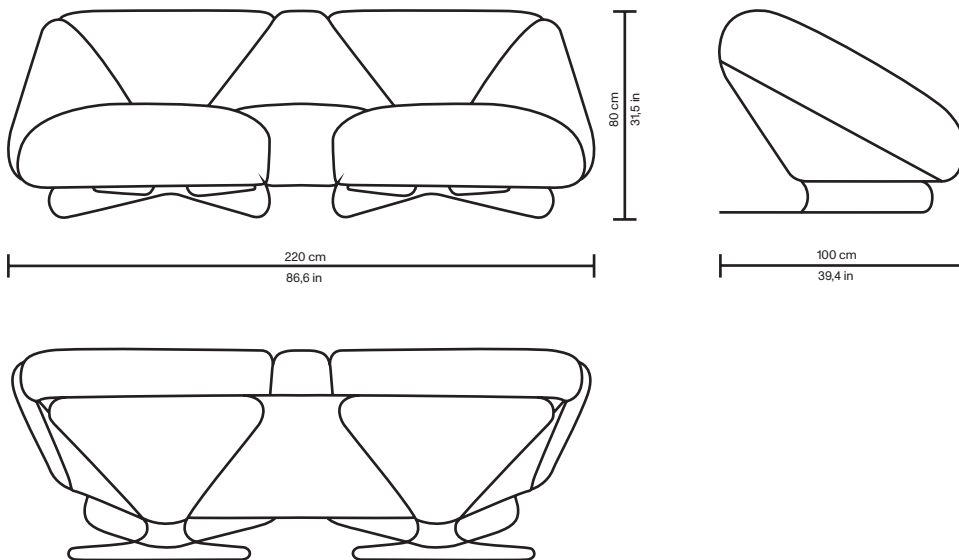

Augusto Betti

Prisma sofa

Dimensions:

W 220 | D 100 | H 80 cm

W 86,6 | D 39,4 | H 31,5 in

Materials:

chrome-plated steel tubular, wood, polyurethane foam, upholstery in wool-blend Kvadrat or cotton corduroy.

Augusto Betti

Prisma sofa

Kvadrat
Gentle 2

Composition:
60% new wool, 20% polyester, 20% nylon

Available colours:

Kvadrat
Tonus 4

Composition:
90% new wool, 10% Helanca

Available colours: