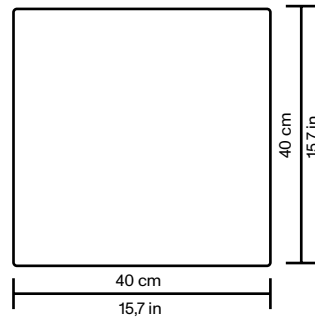

Augusto Betti

Glass coffee table

Dimensions:

W 40 | D 40 | H 40 cm
W 15,7 | D 15,7 | H 15,7 in

Materials:
glass

Augusto Betti

Glass coffee table

Available colours:
smoked grey, bronze