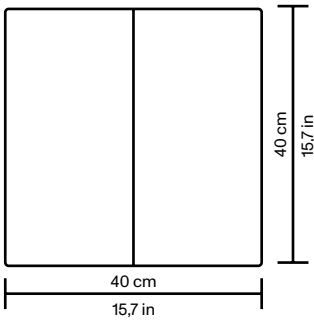

Augusto Betti

Glass coffee table

Dimensions:

W 40 | D 40 | H 40 cm
W 15,7 | D 15,7 | H 15,7 in

Materials:
glass

Augusto Betti

Glass coffee table

Available colours:
smoked grey, bronze