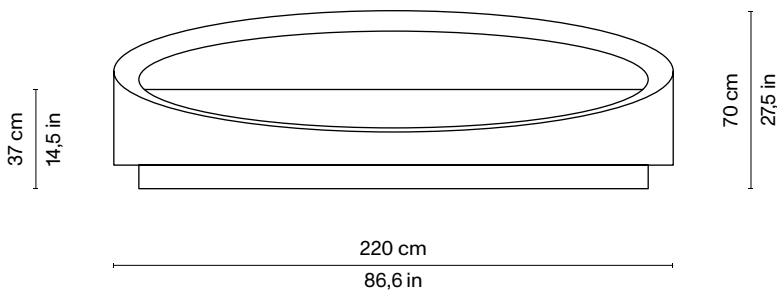

Pierre Gonalons

All Around sofa 220

Dimensions:

W220 | D75 | H70 cm

W86,6 | D29,5 | H27,5 in

Materials:

plywood base and back, polyurethane foam structure covered with cotton velvet Kvadrat/Raf Simons or with linen cotton Métaphores

Pierre Gonalons

All Around sofa 220

Kvadrat/Raf Simons
Harald 3

Composition:
100% cotton

Available colours:

Métaphores
Spuma

Composition:
42% cotton, 22% linen, 36% viscose

Available colours: