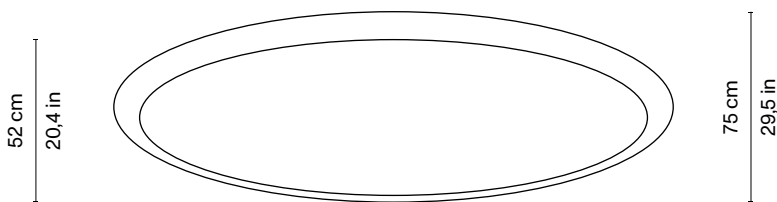

Pierre Gonalons

All Around sofa 220

Dimensions:

W220 | D75 | H70 cm

W86,6 | D29,5 | H27,5 in

Materials:

plywood base and back, polyurethane foam structure covered with cotton velvet Kvadrat/Raf Simons or with linen cotton Métaphores

Pierre Gonalons

All Around sofa 220

Kvadrat/Raf Simons
Harald 3

Composition:
100% cotton

Available colours:

Métaphores
Spuma

Composition:
42% cotton, 22% linen, 36% viscose

Available colours: