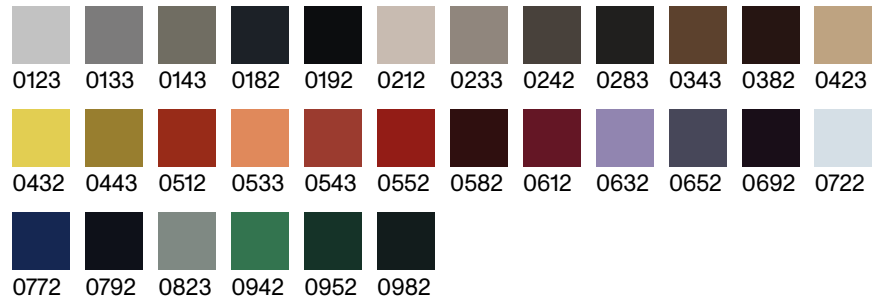

Pierre Gonalons

All Around sofa 220

Kvadrat/Raf Simons
Harald 3

Composition:
100% cotton

Available colours:

Métaphores
Spuma

Composition:
42% cotton, 22% linen, 36% viscose

Available colours: