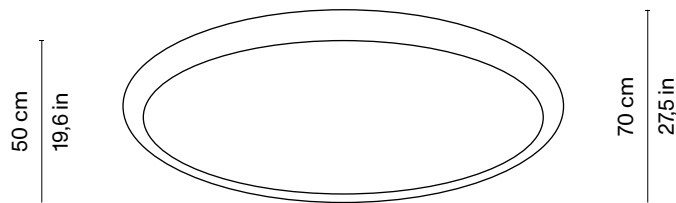

Pierre Gonalons

All Around sofa 160

Dimensions:
W160 | D70 | H70 cm
W63 | D27,5 | H27,5 in

Materials:
plywood base and back, polyurethane foam structure covered with cotton velvet Kvadrat/Raf Simons or with linen cotton Métaphores

Pierre Gonalons

All Around sofa 160

Kvadrat/Raf Simons
Harald 3

Composition:
100% cotton

Available colours:

Métaphores
Spuma

Composition:
42% cotton, 22% linen, 36% viscose

Available colours: