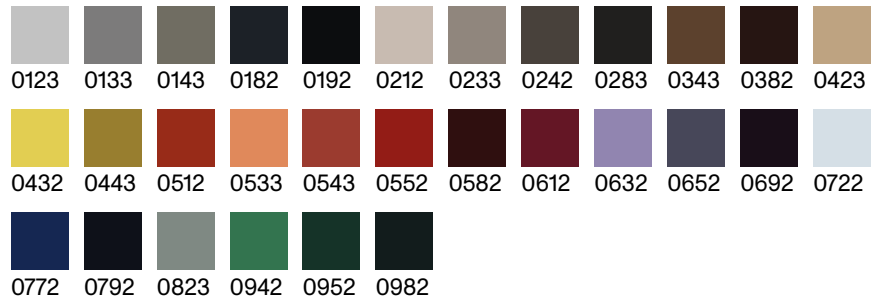

Pierre Gonalons

All Around sofa 160

Kvadrat/Raf Simons
Harald 3

Composition:
100% cotton

Available colours:

Métaphores
Spuma

Composition:
42% cotton, 22% linen, 36% viscose

Available colours: