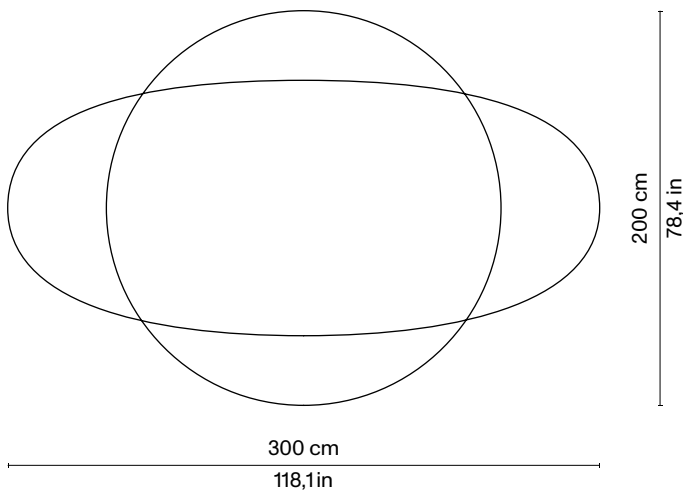

Pierre Gonalons

All Around carpet

Dimensions:
W300 | D200 cm
W118,1 | D78,4 in

Materials:
wool and bamboo silk

Pierre Gonalons

All Around carpet

Available colours:
shades of pink, shades of green,
shades of blue