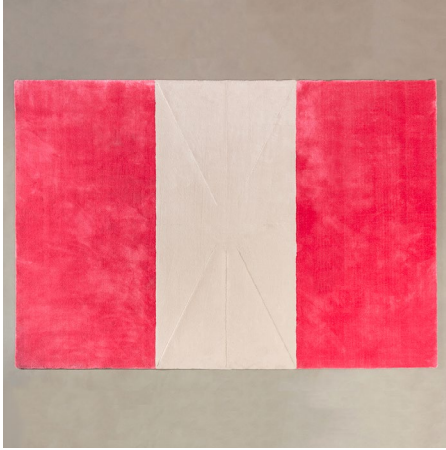

Paola Pivi

Universe

Dimensions:
W 287 | D 200 cm
W 113 | D H 78,7 in

Materials:
Wool and bamboo silk