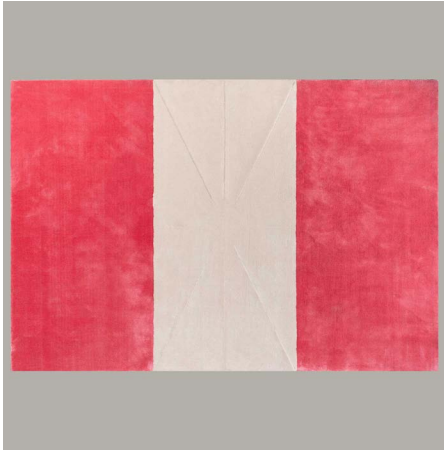

# Universe

Dimensions:  
W 287 | D 200 cm  
W 113 | D H 78,7 in

Materials:  
wool and bamboo silk