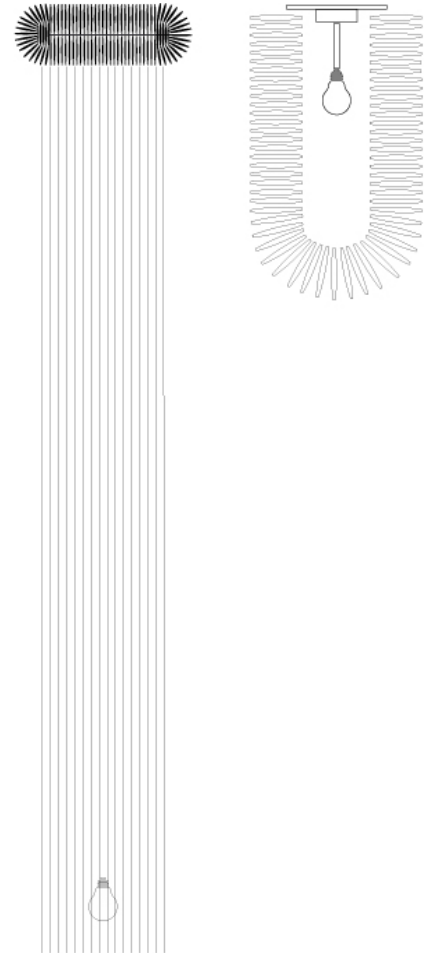

Paola Pivi

Let'em shine art

Dimension:
W 35 | D 60 | H 200 cm
W 13,8 | D 23,6 | H 78,7 in

Materials:
Fabric fringes, pvc
bristles, metal structure,
led strip, 2 light bulb

Paola Pivi

Let'em shine art

Limited edition of 50 for each colour.

Colours: red, blu, brown