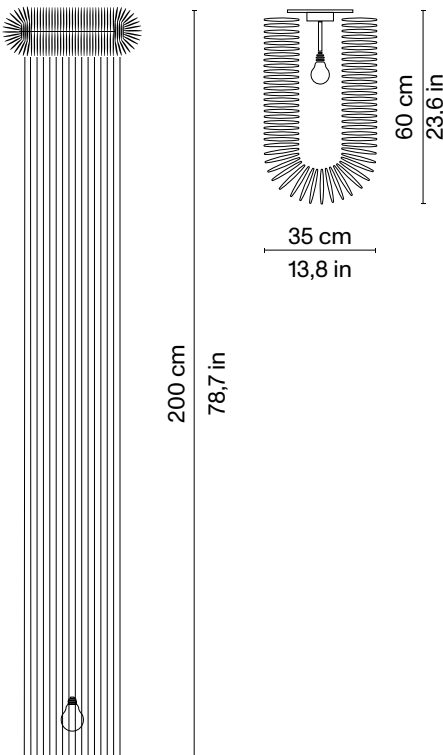

Paola Pivi

Let'em shine art

Dimensions:
W 35 | D 60 | H 200 cm
W 13,8 | D 23,6 | H 78,7 in

Materials:
fabric fringes, pvc bristles, metal structure, led strip, 2 light bulb

Paola Pivi

Let'em shine art

Available colours:
red, blu, brown