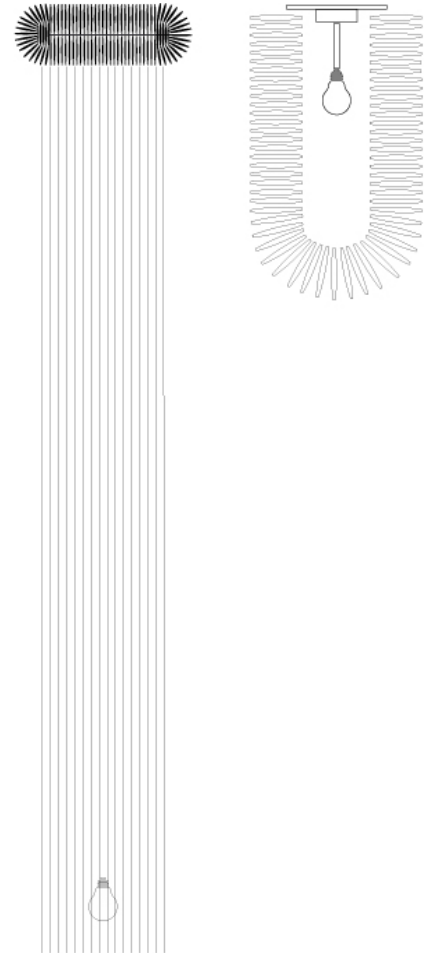

# Let'em shine art

Dimensions:  
W 35 | D 60 | H 200 cm  
W 13,8 | D 23,6 | H 78,7 in

Materials:  
Fabric fringes, pvc  
bristles, metal structure,  
led strip, 2 light bulb

Paola Pivi