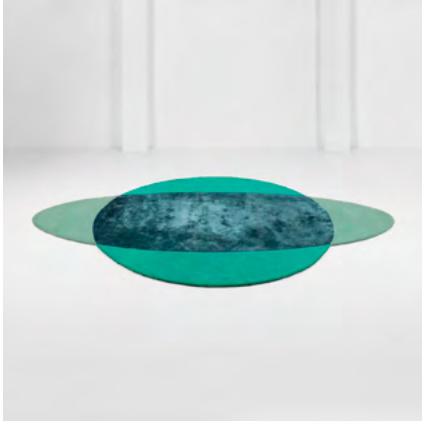

All Around carpet

Dimensions:
W300 | D200 cm
W118,1 | D78,4 in

Materials:
Wool and bamboo silk

All Around carpet

Shades of pink, shades of green, shades of blue