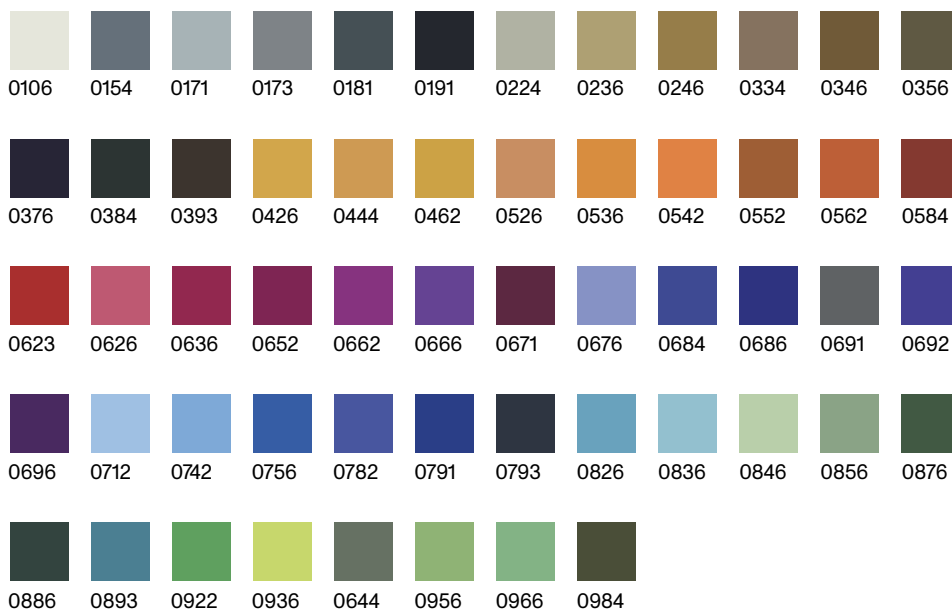

# Marcel armchair P

Dimensions:

W 80 | D 88 | H 65 cm

W 31,5 | D 34,6 | H 25,6 in

Materials:

Shaped polyurethane, polished aluminum brackets, removable wool fabric manufactured by Kvadrat or chenille velvet fabric

# Marcel armchair P

Kvadrat  
Divina 3

Composition: 100% new wool

Available colours:

Chenille velvet

Composition: 100% viscose

Available colours: