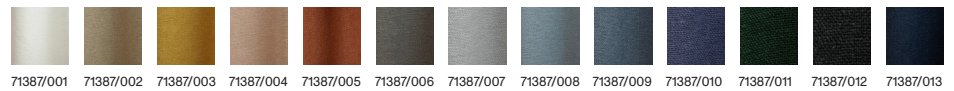

Pierre Gonalons

See Through sofa 152

Dimensions:

W152 | D76 | H74 cm

W59,8 | D29,9 | H29,1in

Materials:

multilayer and solid fir wood structure, polyurethane foam. Available finishes: satin brass bands, varnished metal feet / brushed steel bands, aluminum feet. Upholstery available in different fabrics.

Pierre Gonalons

See Through sofa 152

Métaphores
Cyclades

Composition: 90% linen, 10% polyamid

Available colours:

MISIA
Au Mont des Muses

Composition: 68% viscose, 32% cotton

Available colours:

Pierre Frey
Naomie

Composition: 85% viscose, 15% linen

Available colours:

Pierre Gonalons

See Through sofa 152

B7643001

Pierre Frey
A la table du roi

Composition: 100% cotton

Available colours:

B7643002

B7643003

B7643004