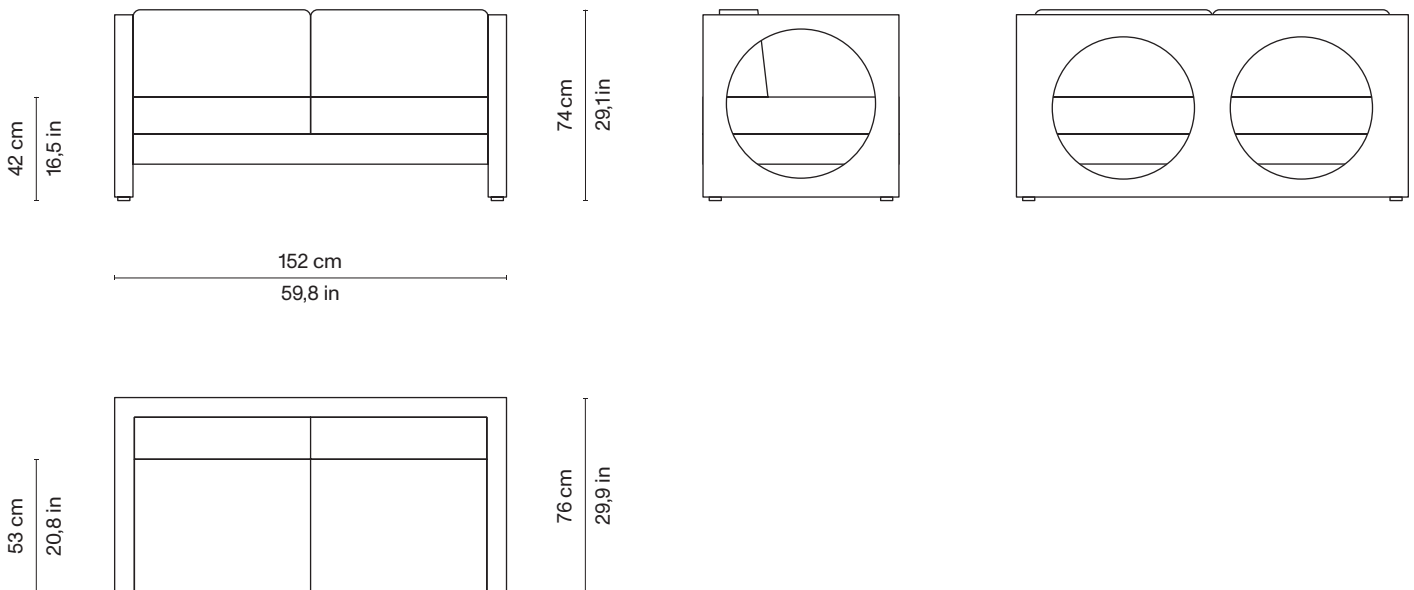

Pierre Gonalons

See Through sofa 152

Dimensions:

W152 | D76 | H74 cm

W59,8 | D29,9 | H29,1in

Materials:

multilayer and solid fir wood structure, polyurethane foam. Available finishes: satin brass bands, varnished metal feet / brushed steel bands, aluminum feet. Upholstery available in different fabrics.