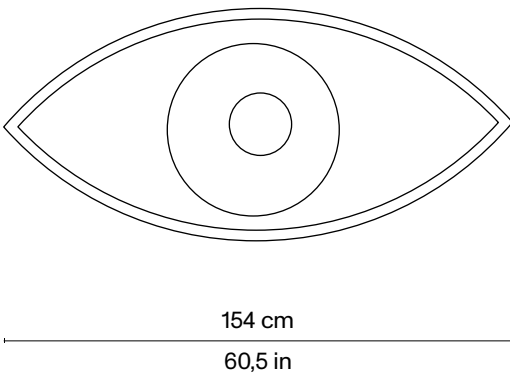

Man Ray

Le Témoin

Dimensions:
W154 | D40 | H70 cm
W60,5 | D16 | H27,5 in

Materials:
wood structure, synthetic leather upholstery, methacrylate partly silk-screened and partly hand painted

70 cm
27,5 in

154 cm
60,5 in

40 cm
16 in