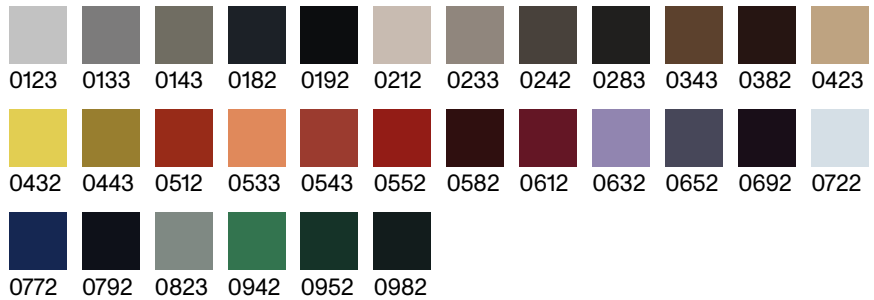

Pierre Gonalons

All Around sofa 160

Kvadrat/Raf Simons
Harald 3

Composition:
100% cotton

Available colours:

Métaphores
Spuma

Composition:
42% cotton, 22% linen, 36% viscose

Available colours: