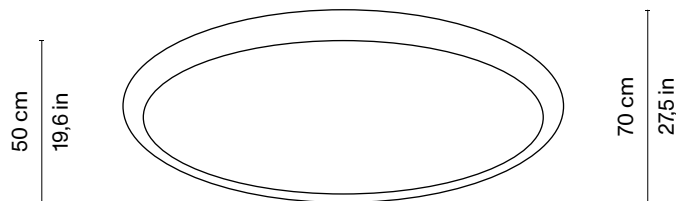

Pierre Gonalons

All Around sofa 160

Dimensions:
W160 | D70 | H70 cm
W63 | D27,5 | H27,5 in

Materials:
plywood base and back, polyurethane foam structure covered with cotton velvet Kvadrat/Raf Simons or with linen cotton Métaphores

Pierre Gonalons

All Around sofa 160

Kvadrat/Raf Simons
Harald 3

Composition:
100% cotton

Available colours:

Métaphores
Spuma

Composition:
42% cotton, 22% linen, 36% viscose

Available colours: