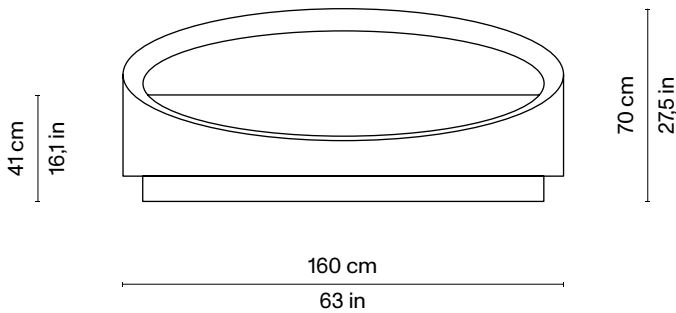

Pierre Gonalons

All Around sofa 160

Dimensions:
W160 | D70 | H70 cm
W63 | D27,5 | H27,5 in

Materials:
plywood base and back, polyurethane foam structure covered with cotton velvet Kvadrat/Raf Simons or with linen cotton Métaphores

Pierre Gonalons

All Around sofa 160

Kvadrat/Raf Simons
Harald 3

Composition:
100% cotton

Available colours:

Métaphores
Spuma

Composition:
42% cotton, 22% linen, 36% viscose

Available colours: