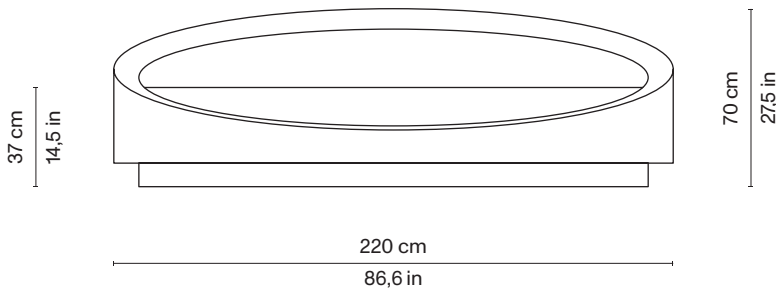

Pierre Gonalons

All Around sofa 220

Dimensions:
W220 | D75 | H70 cm
W86,6 | D29,5 | H27,5 in

Materials:
plywood base and back, polyurethane foam structure covered with cotton velvet Kvadrat/Raf Simons or with linen cotton Métaphores

Pierre Gonalons

All Around sofa 220

Kvadrat/Raf Simons
Harald 3

Composition:
100% cotton

Available colours:

Métaphores
Spuma

Composition:
42% cotton, 22% linen, 36% viscose

Available colours: