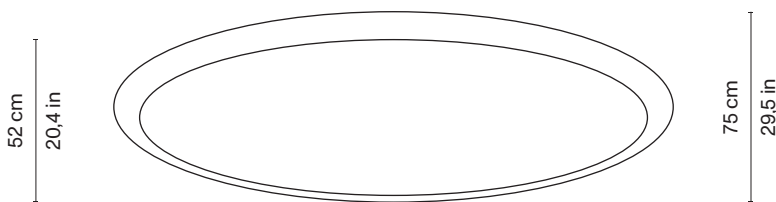

Pierre Gonalons

All Around sofa 220

Dimensions:
W220 | D75 | H70 cm
W86,6 | D29,5 | H27,5 in

Materials:
plywood base and back, polyurethane foam structure covered with cotton velvet Kvadrat/Raf Simons or with linen cotton Métaphores

Pierre Gonalons

All Around sofa 220

Kvadrat/Raf Simons
Harald 3

Composition:
100% cotton

Available colours:

Métaphores
Spuma

Composition:
42% cotton, 22% linen, 36% viscose

Available colours: