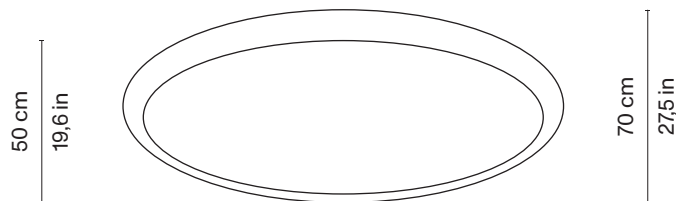

Pierre Gonalons

All Around sofa 160

Dimensions:
W160 | D70 | H70 cm
W63 | D27,5 | H27,5 in

Materials:
plywood base and back, polyurethane foam structure covered with cotton velvet Kvadrat/Raf Simons or with linen cotton Métaphores

Pierre Gonalons

All Around sofa 160

Kvadrat/Raf Simons
Harald 3

Composition:
100% cotton

Available colours:

Métaphores
Spuma

Composition:
42% cotton, 22% linen, 36% viscose

Available colours: