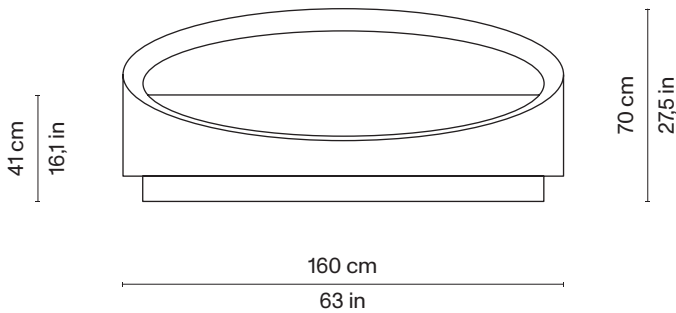

Pierre Gonalons

All Around sofa 160

Dimensions:
W160 | D70 | H70 cm
W63 | D27,5 | H27,5 in

Materials:
plywood base and back, polyurethane foam structure covered with cotton velvet Kvadrat/Raf Simons or with linen cotton Métaphores

Pierre Gonalons

All Around sofa 160

Kvadrat/Raf Simons
Harald 3

Composition:
100% cotton

Available colours:

Métaphores
Spuma

Composition:
42% cotton, 22% linen, 36% viscose

Available colours: