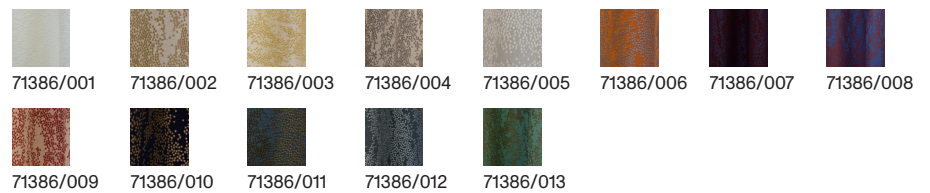

Pierre Gonalons

All Around sofa 160

Kvadrat/Raf Simons
Harald 3

Composition:
100% cotton

Available colours:

Métaphores
Spuma

Composition:
42% cotton, 22% linen, 36% viscose

Available colours:

* Please note that colours displayed digitally may vary slightly from the actual product.