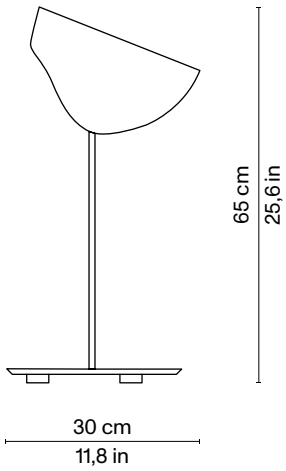

Man Ray

Rue Férou

Dimensions:
Ø30 | H65 cm
Ø11,8 | H25,6 in

Materials:
brass-plated metal structure, cardboard canvas light diffuser

Man Ray

Rue Férou

Available colours:
diffuser in white, black, green, blue