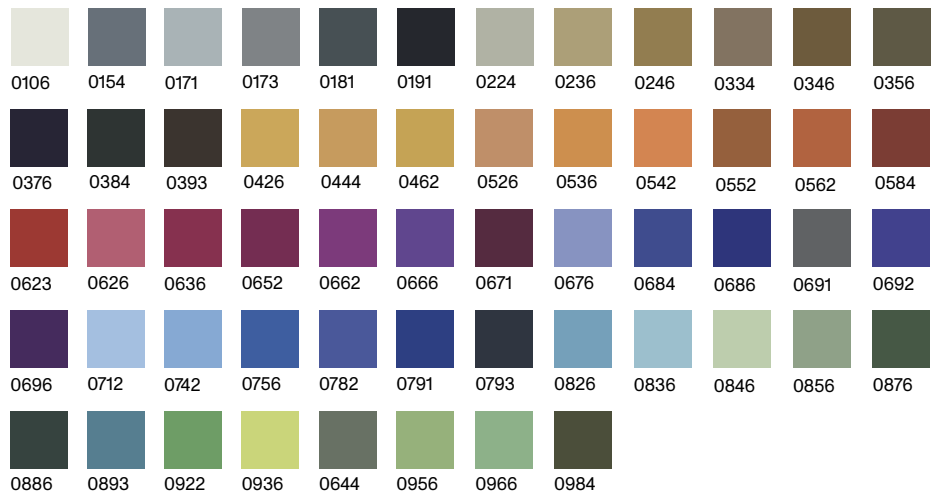

Kazuhide Takahama

Marcel pouf SD

Kvadrat
Divina 3

Composition:
100% new wool

Available colours:

Chenille velvet

Composition:
100% viscose

Available colours:
blue, green, black, white