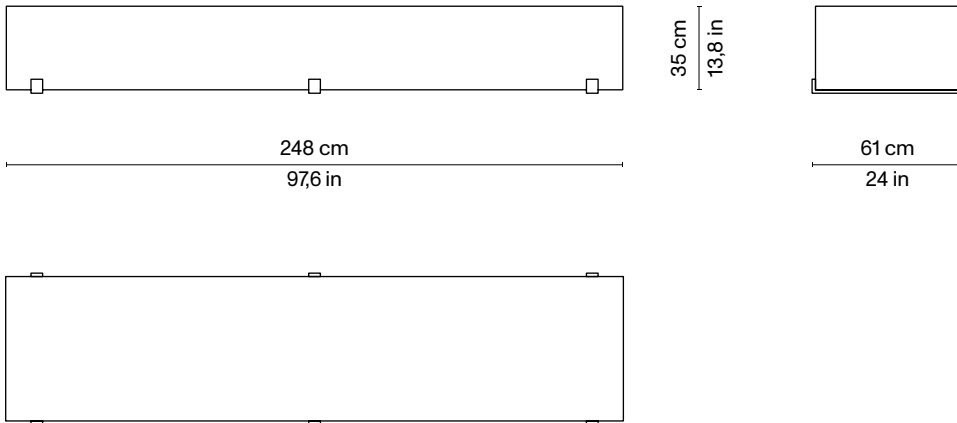

Kazuhide Takahama

Marcel pouf SD

Dimensions:

W248 | D61 | H35 cm

W97,6 | D24 | H13,8 in

Materials:

shaped polyurethane, polished aluminum brackets, removable wool fabric manufactured by Kvadrat or chenille velvet fabric