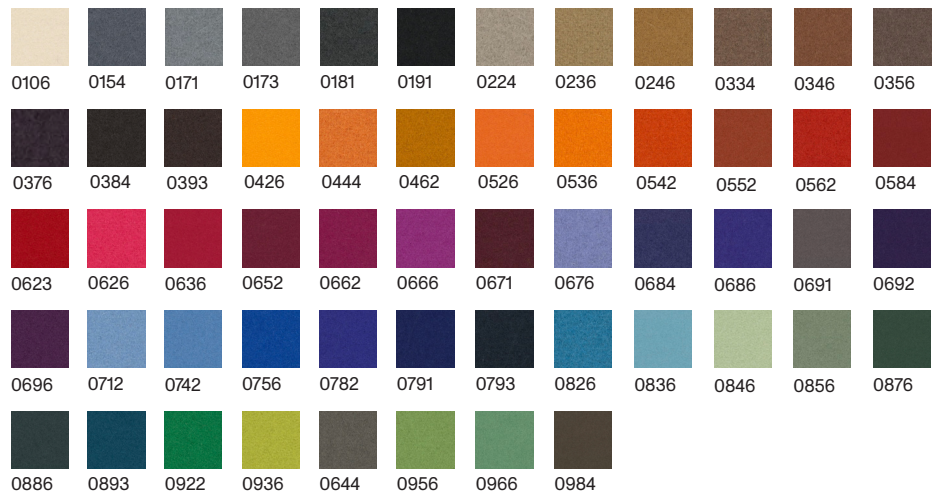

# Marcel pouf SD

Dimensions:

W248 | D61 | H35 cm

W97,6 | D24 | H13,8 in

Materials:

shaped polyurethane, polished aluminum brackets, removable wool fabric manufactured by Kvadrat or chenille velvet fabric

Kazuhide Takahama

# Marcel pouf SD

Kvadrat  
Divina 3

Composition:  
100% new wool

Available colours:

Chenille velvet

Composition:  
100% viscose

Available colours:  
blue, green, black, white

\* Please note that colours displayed digitally may vary slightly from the actual product.