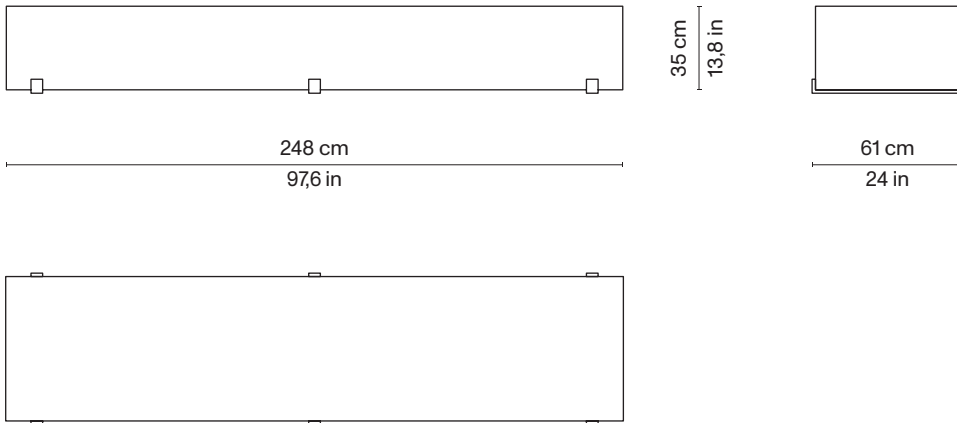

# Marcel pouf SD

Dimensions:

W248 | D61 | H35 cm

W97,6 | D24 | H13,8 in

Materials:

shaped polyurethane, polished aluminum brackets, removable wool fabric manufactured by Kvadrat or chenille velvet fabric

Kazuhide Takahama