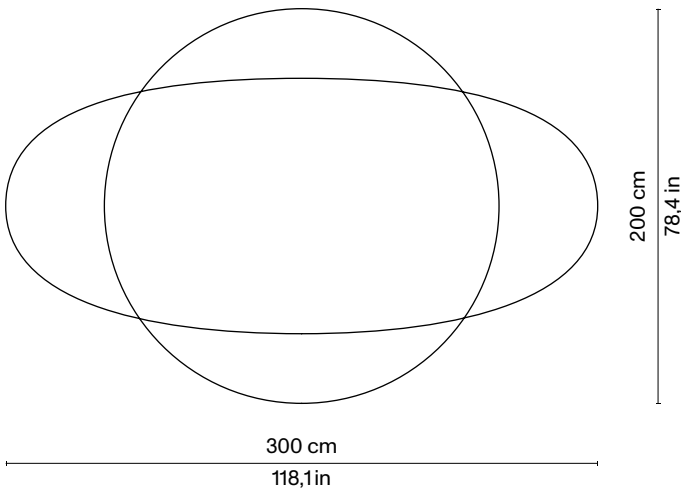

Pierre Gonalons

All Around carpet

Dimensions:
W300 | D200 cm
W118,1 | D78,4 in

Materials:
wool and bamboo silk

Pierre Gonalons

All Around carpet

Available colours:
shades of pink, shades of green,
shades of blue