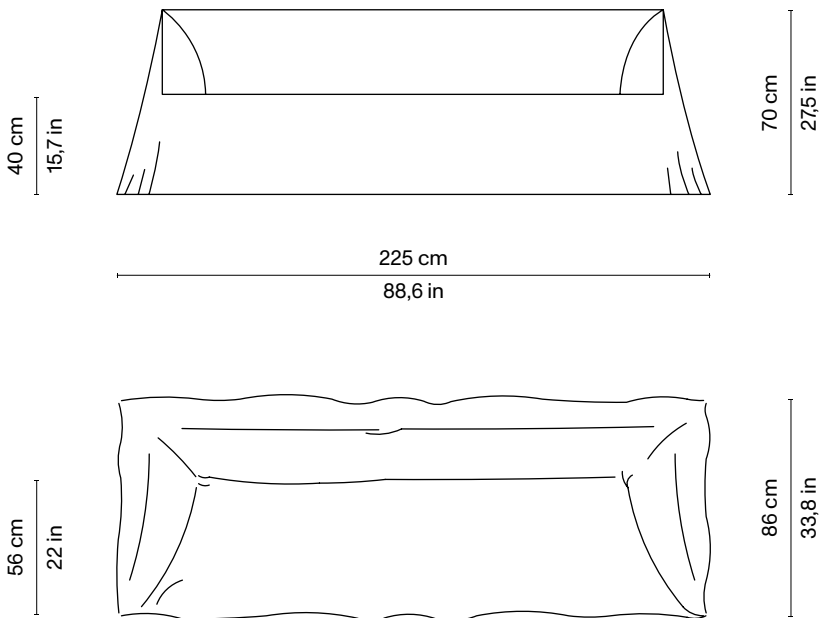

# Mantilla sofa 225 Fiori

Dimensions:  
W225 | D86 | H70 cm  
W88,6 | D33,8 | H27,5 in

Materials:  
plywood base, polyurethane foam structure, Fiori fabric with snaps fitting on metal rods inserted into the structure