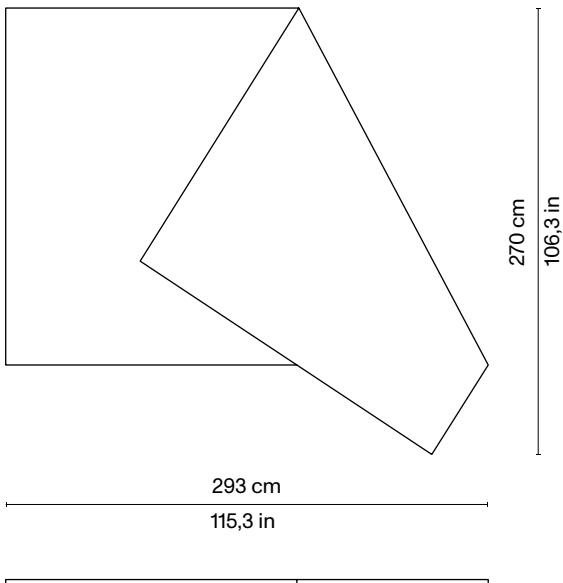

Pierre Gonalons

The Other Side carpet 2

Dimensions:
W 293 | D 270 cm
W 115,3 | D 106,3 in

Materials:
wool and bamboo silk

Pierre Gonalons

The Other Side carpet 2

Available colours:
black and white, black and green