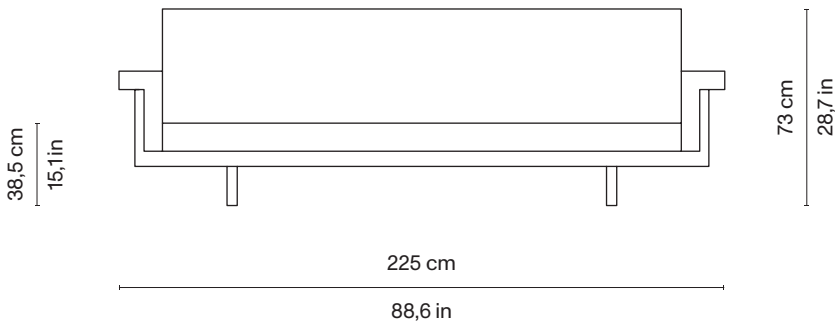

Kazuhide Takahama

Naeko sofa

Dimensions:
W225 | D77 | H73 cm
W88,6 | D30,3 | H28,7 in

Materials:
cherry-wood structure, brass finishes, polyurethane foam padding,
upholstery in linen velvet

Kazuhide Takahama