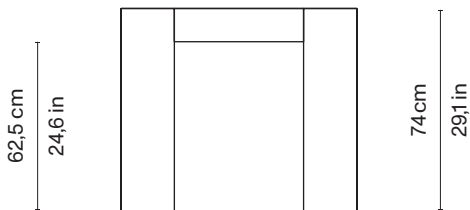

Kazuhide Takahama

Naeko armchair

Dimensions:

W86 | D74 | H73 cm

W33,9 | D29,1 | H28,7in

Materials:

cherry-wood structure, brass finishes, polyurethane foam padding, upholstery in linen velvet

Kazuhide Takahama