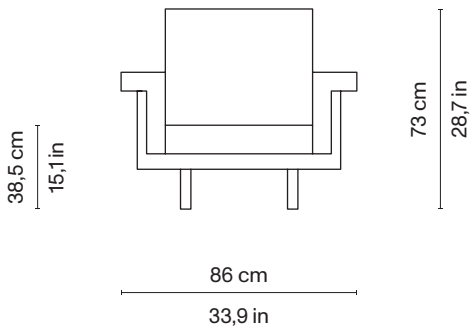

Kazuhide Takahama

Naeko armchair

Dimensions:

W86 | D74 | H73 cm

W33,9 | D29,1 | H28,7in

Materials:

cherry-wood structure, brass finishes, polyurethane foam padding, upholstery in linen velvet

Kazuhide Takahama