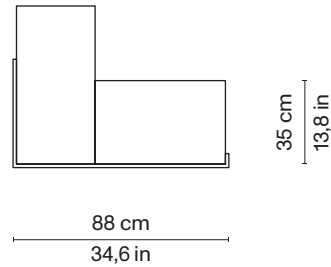

# Marcel sofa D

Dimensions:

W248 | D88 | H65 cm

W97,6 | D34,6 | H25,6 in

Materials:

shaped polyurethane, polished aluminum brackets, removable wool fabric manufactured by Kvadrat or chenille velvet fabric

Kazuhide Takahama