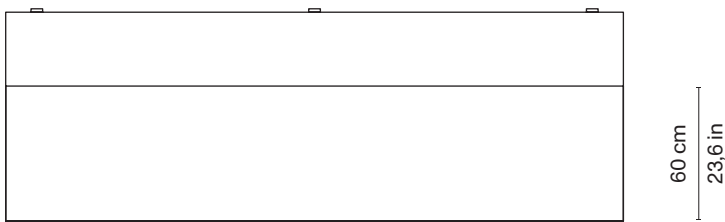

# Marcel sofa D

Dimensions:

W248 | D88 | H65 cm

W97,6 | D34,6 | H25,6 in

Materials:

shaped polyurethane, polished aluminum brackets, removable wool fabric manufactured by Kvadrat or chenille velvet fabric

Kazuhide Takahama