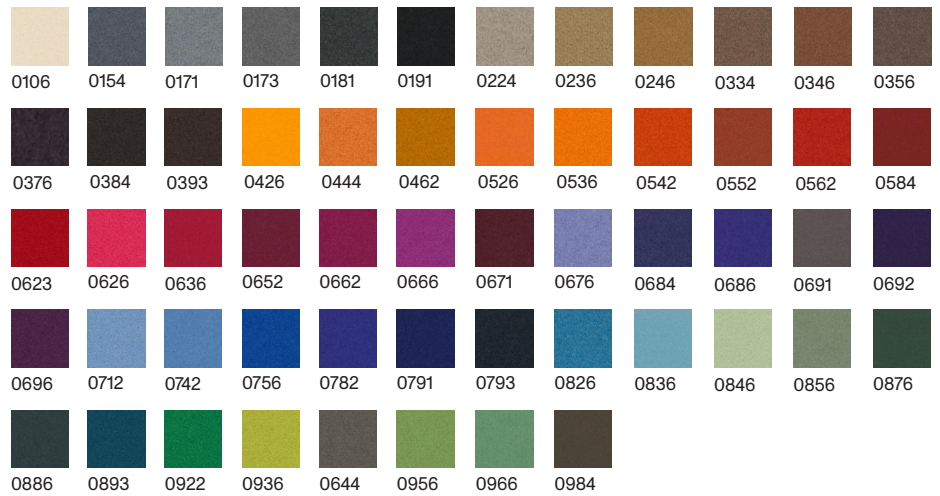

# Marcel sofa D

Dimensions:

W248 | D88 | H65 cm

W97,6 | D34,6 | H25,6 in

Materials:

shaped polyurethane, polished aluminum brackets, removable wool fabric manufactured by Kvadrat or chenille velvet fabric

Kazuhide Takahama

# Marcel sofa D

Kvadrat  
Divina 3

Composition:  
100% new wool

Available colours:

Chenille velvet

Composition:  
100% viscose

Available colours:  
blue, green, black, white