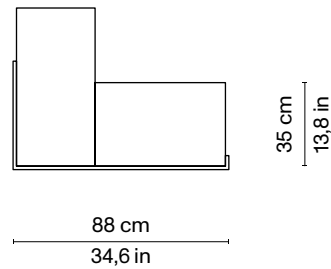

Kazuhide Takahama

Marcel sofa D

Dimensions:

W248 | D88 | H65 cm

W97,6 | D34,6 | H25,6 in

Materials:

shaped polyurethane, polished aluminum brackets, removable wool fabric manufactured by Kvadrat or chenille velvet fabric