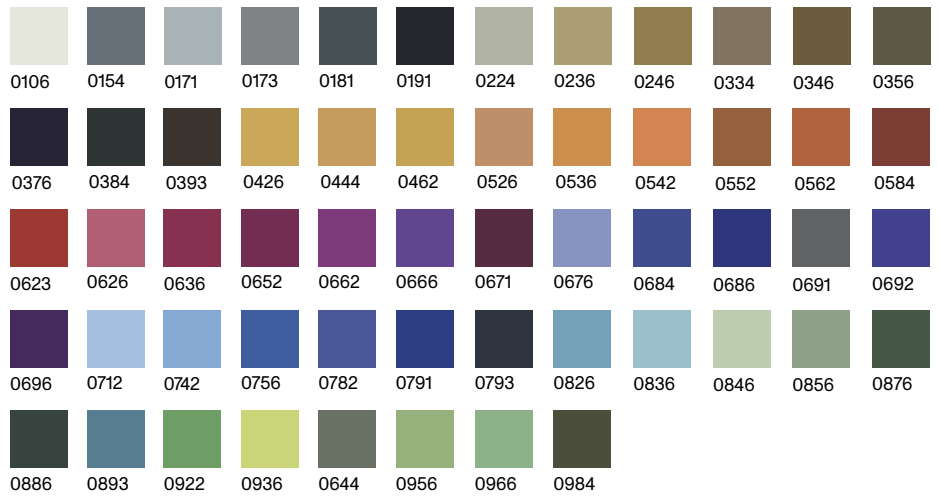

Kazuhide Takahama

Marcel sofa D

Dimensions:

W248 | D88 | H65 cm

W97,6 | D34,6 | H25,6 in

Materials:

shaped polyurethane, polished aluminum brackets, removable wool fabric manufactured by Kvadrat or chenille velvet fabric

Kazuhide Takahama

Marcel sofa D

Kvadrat
Divina 3

Composition:
100% new wool

Available colours:

Chenille velvet

Composition:
100% viscose

Available colours:
blue, green, black, white