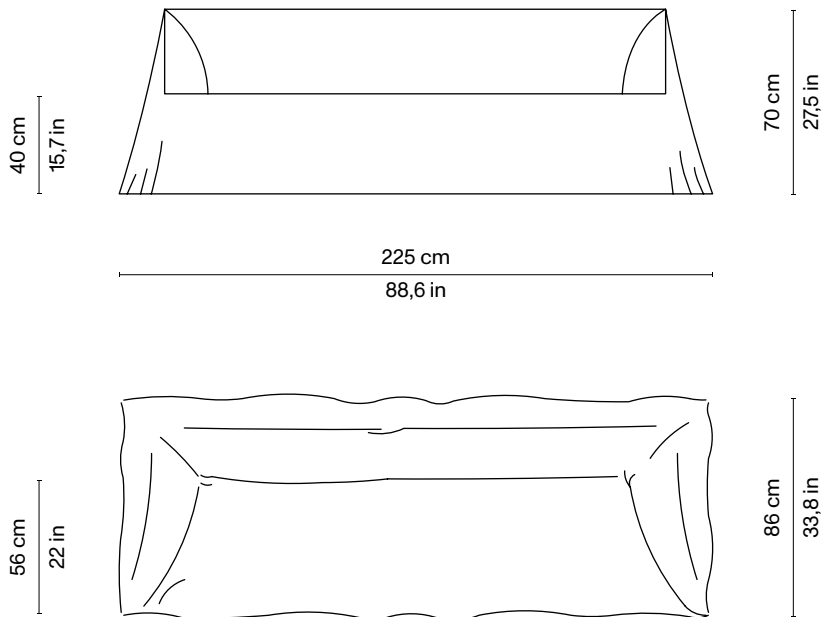

Kazuhide Takahama

Mantilla sofa 225

Dimensions:
W225 | D86 | H70cm
W88,6 | D33,8 | H27,5in

Materials:
plywood base, polyurethane foam structure, chenille velvet cloth with
snaps fitting on metal rods inserted into the structure

Kazuhide Takahama

Mantilla sofa 225

Chenille velvet

Composition:
100% viscose

Available colours:
blue, green, black, white