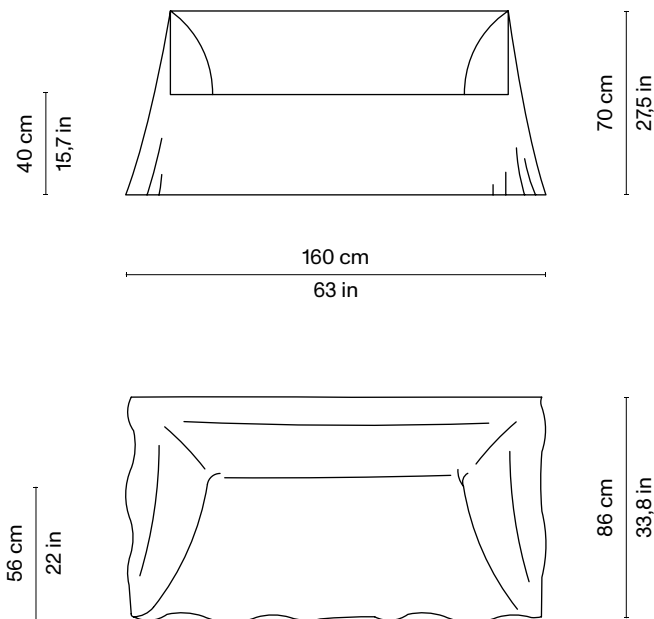

Kazuhide Takahama

Mantilla sofa 160

Dimensions:
W160 | D86 | H70 cm
W63 | D33,8 | H27,5 in

Materials:
plywood base, polyurethane foam structure, chenille velvet cloth with snaps fitting on metal rods inserted into the structure