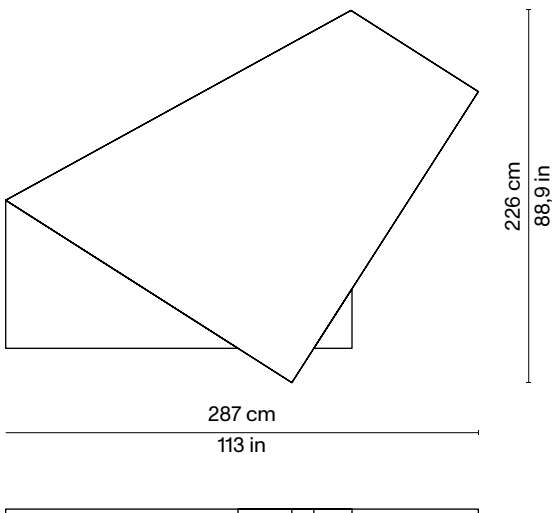

Pierre Gonalons

The Other Side carpet 1

Dimensions:
W 287 | D 226 cm
W 113 | D 88,9 in

Materials:
wool and bamboo silk

Pierre Gonalons

The Other Side carpet 1

Available colours:
black and white, white and blue