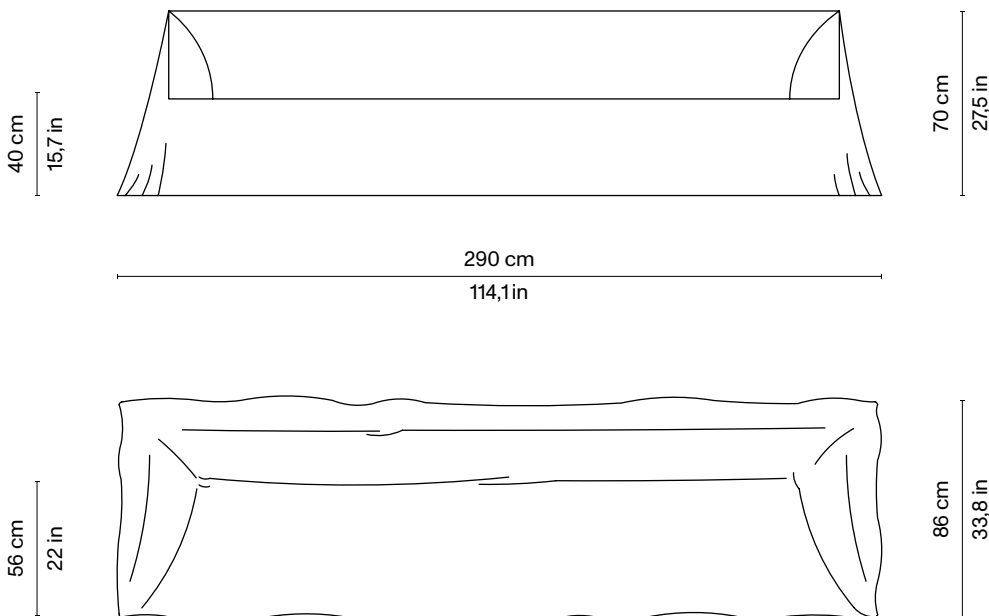

Kazuhide Takahama

Mantilla sofa 290

Dimensions:
W290 | D86 | H70cm
W114,1 | D33,8 | H27,5in

Materials:
plywood base, polyurethane foam structure, chenille velvet cloth with snaps fitting on metal rods inserted into the structure

Kazuhide Takahama

Mantilla sofa 290

Chenille velvet

Composition:
100% viscose

Available colours:
blue, green, black, white